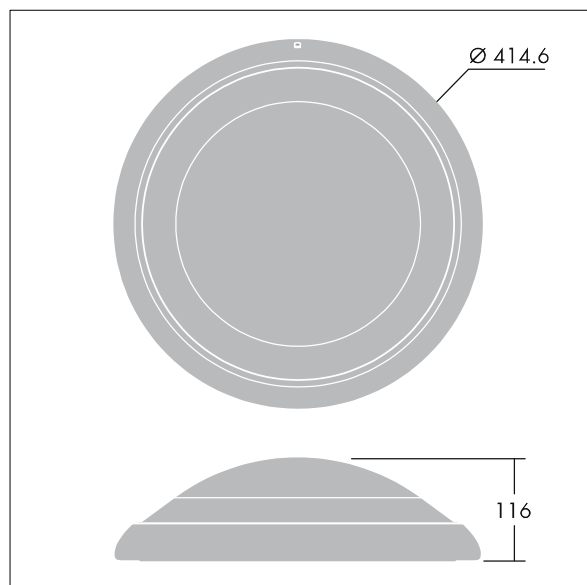

Loire

THORN

96234223 LO 1x28w TC-DDEL HF E3 PC L AL BLK IP65

Loire luminaires, with integral emergency lighting facility and with diffusers in glass or polycarbonate with a subtle bezel detail

Contemporary dome shaped bulkhead luminaire with integral emergency lighting facility for 1 x 28W TC-DDEL. Combined HF & EM SC circuit with Self contained luminaire, manual test (3 hours) emergency circuit. Bezel black. Diffuser opal polycarbonate. Electrical safety SC1. Ingress protection IP65. Supplied with Quick Fix fixing and wiring box and with 4000K 840 lamp.

Dimensions: Ø415 x 116 mm

Total power: 24 W

Weight: 2.95 kg

TLG_LOIR_F_RDB.jpg

TLG_LOIR_M_LG.wmf

All values marked with an * are rated values. Unless stated otherwise, the values apply to an ambient temperature of 25°C.