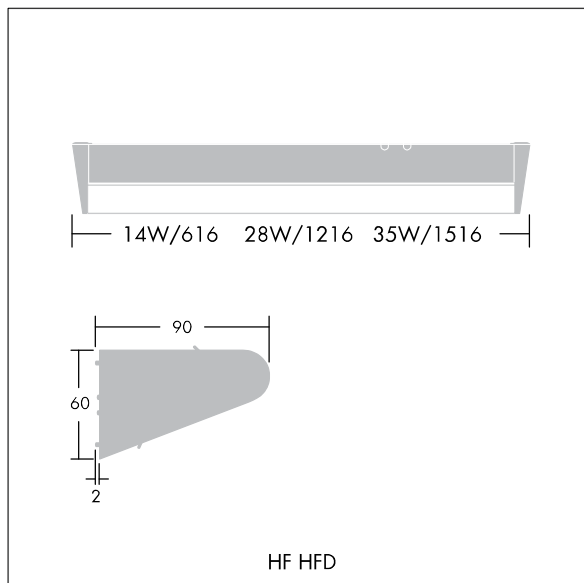

Cimi

96547485 CIMI 1x14W HF WHI L840

THORN

Slim and aesthetic bathroom luminaire developed to comply with today's contemporary demands on design and technology

Slim and aesthetic IP44 bathroom luminaire for 1 x 14W T16 lamp with electronic - fixed output ballast, body in white finished extruded aluminium, endcaps in white finish die-cast aluminium and diffuser in opal polycarbonate. Two Ø19mm cable entries, offset in the back of housing, Ø12mm knock out holes in endcaps as well as top edge of luminaire for surface installation. Piano key terminal block 4 x 2 x 2.5mm². Complete with 840 lamp(s).

Dimensions: 616 x 60 x 90 mm
Total power: 16 W
Weight: 1.3 kg

TLG_CIMI_F_P1.jpg

TLG_CIMI_M_LD3.wmf

All values marked with an * are rated values. Unless stated otherwise, the values apply to an ambient temperature of 25°C.