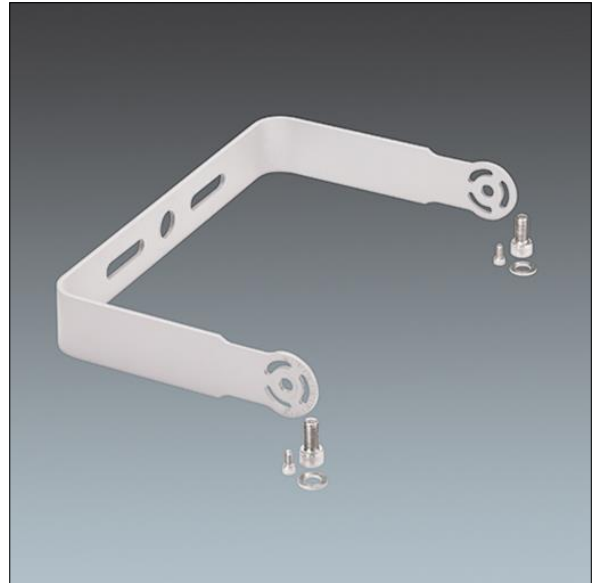

HiPak

96642914 HIPAK STIRRUP L MCE/MWA (6pcs.)

HiPak

Wall and ceiling mount accessory for the 20,000 and 25,000lm versions of HiPak.
For the rack distribution version (which is to be ceiling mounted), this accessory must be ordered together with 96642766 HIPAK ROD 1,0M + CEILING ROSE (6pcs).
6 pieces supplied per code, includes screws to mount the accessory to the luminaire and the surface.

TLG_HIPK_F_STIRPDB.jpg