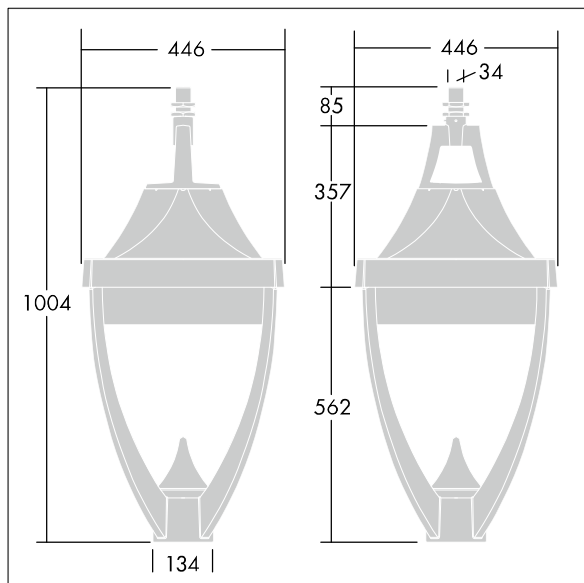

Legend

96262563 LEGEND 36L70 RC 730 CL1 MSU 34G

Legend

A modern heritage suspended LED lantern with closed optic. Electronic, Class I electrical, IP65, IK08. Body: die-cast aluminium powder coated grey 900 textured finish (close to RAL 7043). Enclosure: flat toughened glass. Surge protection: 10kV single pulse common mode and 8kV multipulse common mode and 6kV multipulse differential mode. If permanent DALI system is connected, 6kV multipulse common and differential mode. Complete with 3000K LED.

Dimensions: 446 x 446 x 1004 mm

Luminaire input power: 77 W

Weight: 16.5 kg

Scx: 0.14 m²

TLG_LGND_F_LEDPDBLIT.jpg

TLG_LGND_M_MSU.wmf

This product contains a light source of energy efficiency class D.

Legend