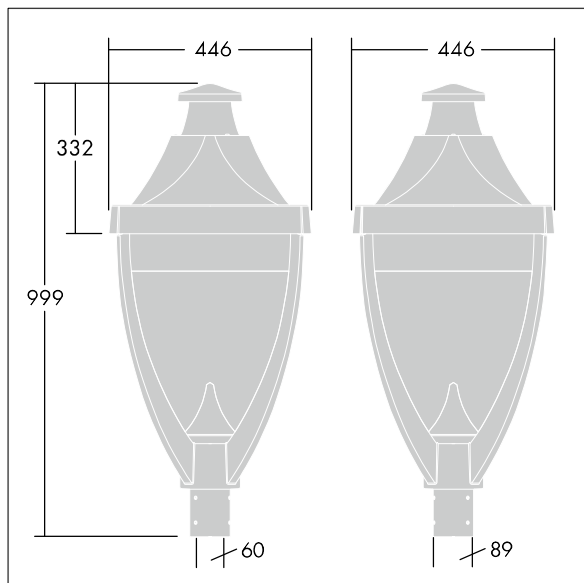

Legend

96262630 LEGEND 36L70 RC 740 RPF CL2 T60

Legend

A modern heritage post top LED lantern with perforated optic creating decorative illumination on the top of the lantern. Electronic, Class II electrical, IP65, IK08. Body: die-cast aluminium powder coated grey 900 textured finish (close to RAL 7043). Enclosure: flat toughened glass. Surge protection: 10kV single pulse common mode and 8kV multipulse common mode and 6kV multipulse differential mode. If permanent DALI system is connected, 6kV multipulse common and differential mode. Complete with 4000K LED.

Dimensions: 446 x 446 x 999 mm

Luminaire input power: 77 W

Weight: 17.6 kg

Scx: 0.14 m²

TLG_LGND_F_CLS.jpg

TLG_LGND_M_MTP.wmf

This product contains light sources of energy efficiency class D.