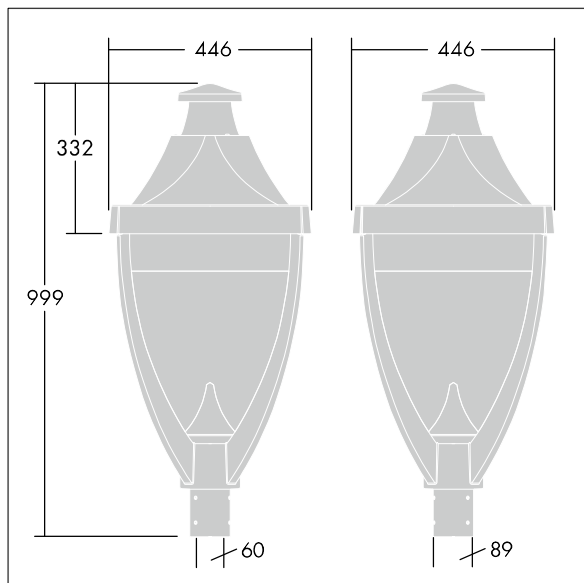

Legend

96262630 LEGEND 36L70 RC 740 RPF CL2 T60

Legend

A modern heritage post top LED lantern with perforated optic creating decorative illumination on the top of the lantern. Electronic, Class II electrical, IP65, IK08. Body: die-cast aluminium powder coated grey 900 textured finish (close to RAL 7043). Enclosure: flat toughened glass. Surge protection: 10kV single pulse common mode and 8kV multipulse common mode and 6kV multipulse differential mode. If permanent DALI system is connected, 6kV multipulse common and differential mode. Complete with 4000K LED.

Dimensions: 446 x 446 x 999 mm

Luminaire input power: 77 W

Weight: 17.6 kg

Scx: 0.14 m²

TLG_LGND_F_CLS.jpg

TLG_LGND_M_MTP.wmf

This product contains light sources of energy efficiency class D.

Legend