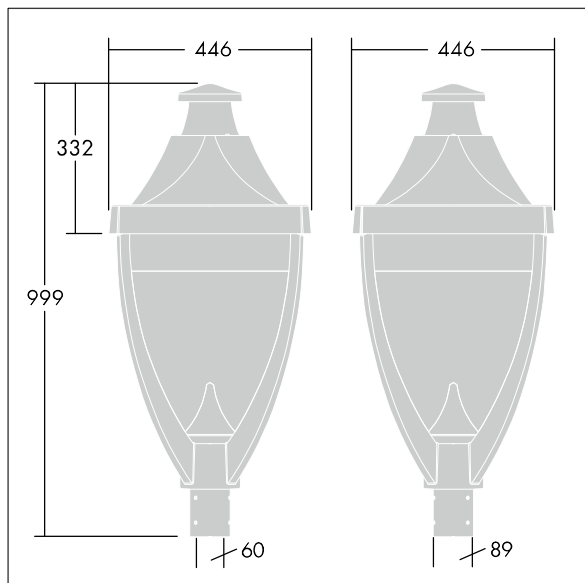

Legend

96262621 LEGEND 36L50 RC 730 RPF CL2 T60

Legend

A modern heritage LED lantern with perforated optic creating decorative illumination on the top of the lantern. Electronic, Class II electrical, IP65, IK08. Body: grey 900 finish (close to RAL 7043). Enclosure: Surge protection: 10kV single pulse common mode and 8kV multipulse common mode and 6kV multipulse differential mode. If permanent DALI system is connected, 6kV multipulse common and differential mode. Complete with 3000K LED.

Dimensions: 446 x 446 x 999 mm

Luminaire input power: 55 W

Weight: 17.6 kg

Scx: 0.14 m²

TLG_LGND_F_CLS.jpg

TLG_LGND_M_MTP.wmf

This product contains light sources of energy efficiency class D.