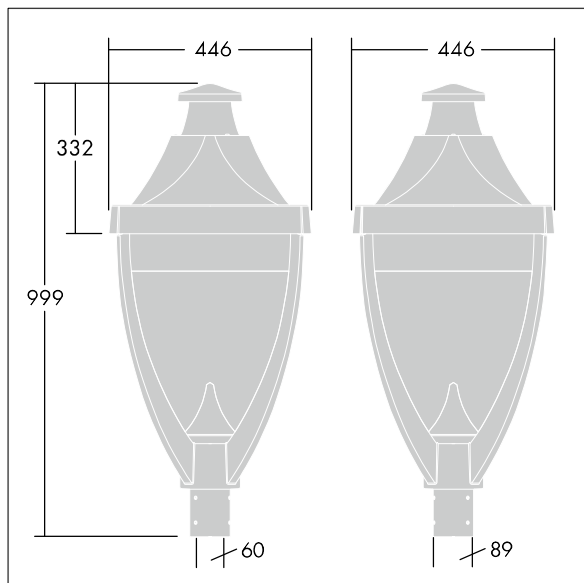

### Legend

A modern heritage LED lantern with perforated optic creating decorative illumination on the top of the lantern. Electronic, Class II electrical, IP65, IK08. Body: grey 900 finish (close to RAL 7043). Enclosure: Surge protection: 10kV single pulse common mode and 8kV multipulse common mode and 6kV multipulse differential mode. If permanent DALI system is connected, 6kV multipulse common and differential mode. Complete with 3000K LED.

Dimensions: 446 x 446 x 999 mm

Luminaire input power: 55 W

Weight: 17.6 kg

Scx: 0.14 m<sup>2</sup>

TLG\_LGND\_F\_CLS.jpg

TLG\_LGND\_M\_MTP.wmf

This product contains light sources of energy efficiency class D.