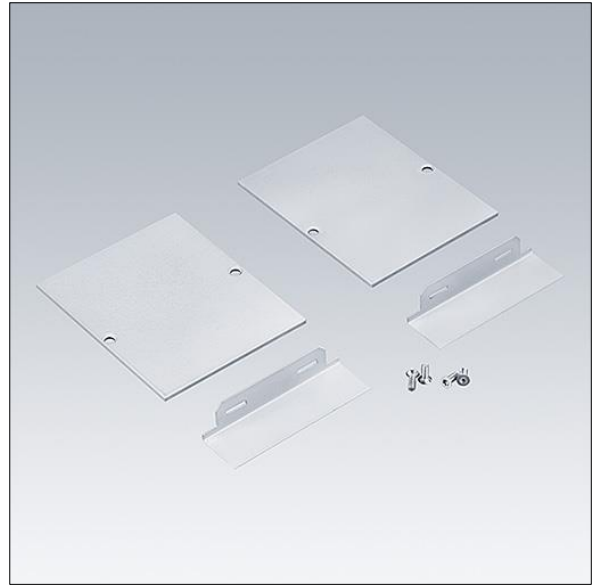

Equaline

96632067 EQL EC SET SRE L20

THORN

Equaline

End cap including 20mm masking plate for EQL configurations with frameless channel above 4 metres in silver (2 pieces).

TLG_EQUL_F_EC20SR.jpg