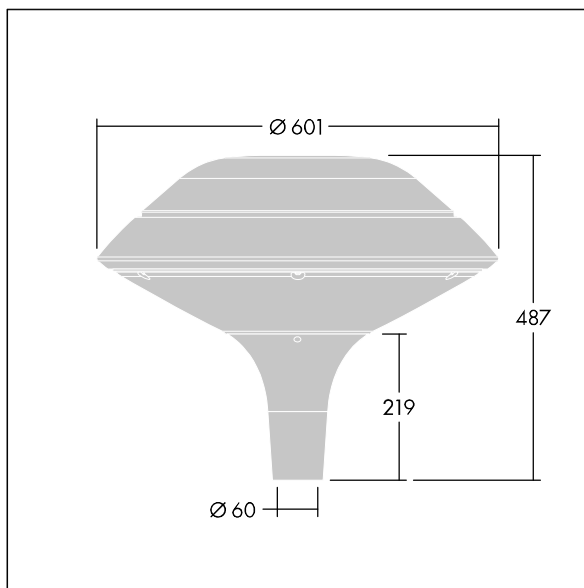

Plurio

96668646 PLD F 18L70-740 R/S BS 3550 T60 CL1 GY

THORN

Plurio

Plurio Direct: A decorative post-top LED lantern with radially symmetric distribution. LED driver with 18 LEDs driven at 700mA. Class I electrical, IP66, IK08. Base: cast aluminium, powder coated silver-grey. Canopy: flat shape, aluminium, textured silver-grey. Diffuser: UV stabilised, clear polycarbonate with anti-glare prisms. Direct, lens based optic with internal reflector. Equipped with 50% power reduction circuit, effective 3 hours before and 5 hours after a calculated midnight. It can be deactivated at installation with an easily accessible internal switch. Complete with 4000K LED. Post top mounting to Ø60mm column.

Upward lighting emissions below 1%.

Dimensions: Ø601 x 487 mm
Luminaire input power: 38.9 W
Luminaire luminous flux: 5001 lm
Luminaire efficacy: 129 lm/W
Weight: 11 kg
Scx: 0.167 m²

TLG_PLRL_F_DFC_GY.jpg