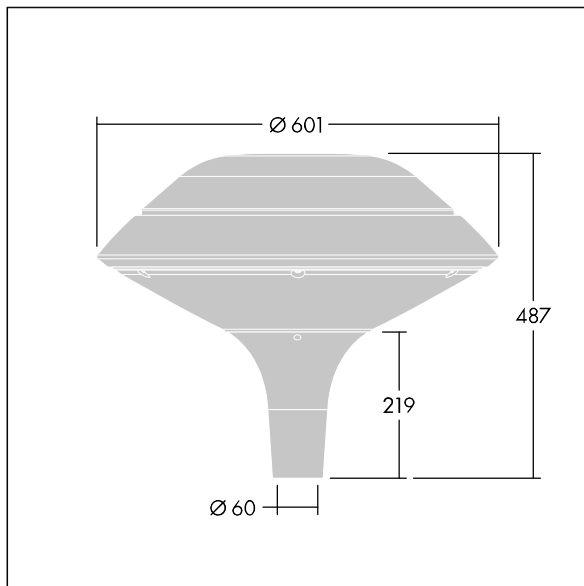

Plurio

96668646 PLD F 18L70-740 R/S BS 3550 T60 CL1 GY

THORN

Plurio

Plurio Direct: A decorative post-top LED lantern with radially symmetric distribution. LED driver with 18 LEDs driven at 700mA. Class I electrical, IP66, IK08. Base: cast aluminium, powder coated silver-grey. Canopy: flat shape, aluminium, textured silver-grey. Diffuser: UV stabilised, clear polycarbonate with anti-glare prisms. Direct, lens based optic with internal reflector. Equipped with 50% power reduction circuit, effective 3 hours before and 5 hours after a calculated midnight. It can be deactivated at installation with an easily accessible internal switch. Complete with 4000K LED. Post top mounting to Ø60mm column.

Upward lighting emissions below 1%.

Dimensions: Ø601 x 487 mm
Luminaire input power: 38.9 W
Luminaire luminous flux: 5001 lm
Luminaire efficacy: 129 lm/W
Weight: 11 kg
Scx: 0.167 m²

TLG_PLRL_F_DFC_GY.jpg