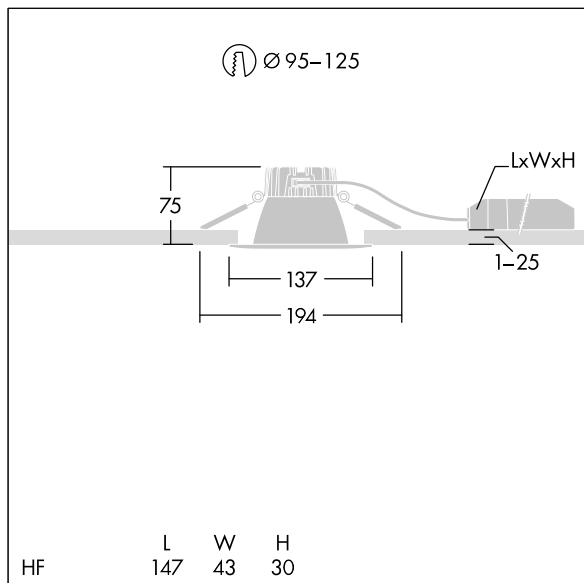

Cetus

A low height, recessed LED downlight. Suitable for ceiling cut-outs Ø95-125 mm for easy refurbishments or fast initial installations. Remote, pluggable, Fixed output LED driver. Loop in - loop out possible. Body: die-cast aluminium for thermal management. Diffuser: polycarbonate, smooth reflector in finish with wide beam. Reflector and trim: high quality, highly reflective polycarbonate. Class II electrical, IP44_IP20. Spring clips suitable for ceiling thicknesses from 1 to 25 mm. Complete with 4000K LED

Dimensions: Ø137 x 80 mm
 Luminaire input power: 13.4 W
 Luminaire luminous flux: 1511 lm
 Luminaire efficacy: 113 lm/W
 Weight: 0.32 kg

TLG_CTU3_F_S_LED_RWH_Persp.jpg

TLG_CTU3_M_HFS.wmf

This product contains a light source of energy efficiency class C.