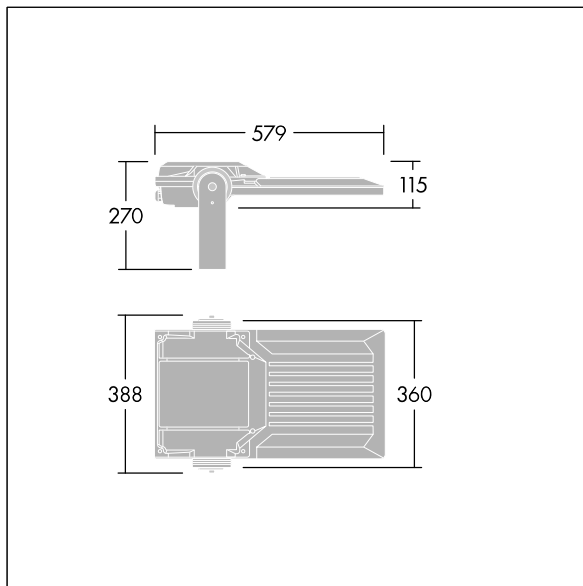

TLG_AFP2_M_M.wmf

This product contains a light source of energy efficiency class E.

All values marked with an * are rated values. Thorn uses tried and tested components from leading suppliers, however there may be isolated instances of technology-related failures of individual LEDs during the rated product lifetime. International standards set the tolerance in initial flux and connected load at $\pm 10\%$. Unless stated otherwise, the values apply to an ambient temperature of 25°C.

Thorn Lighting is constantly developing and improving its products. The right is reserved to change specifications without prior notification or public announcement.
© Thorn Lighting