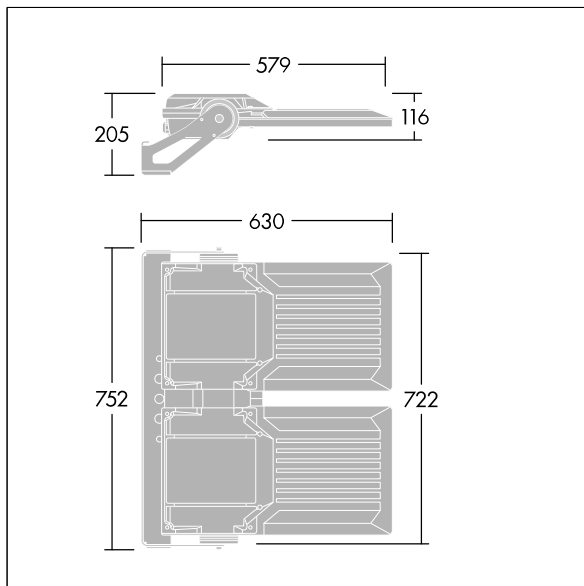

TLG_AFP2_M_2M.wmf

This product contains light sources of energy efficiency classes D, E.