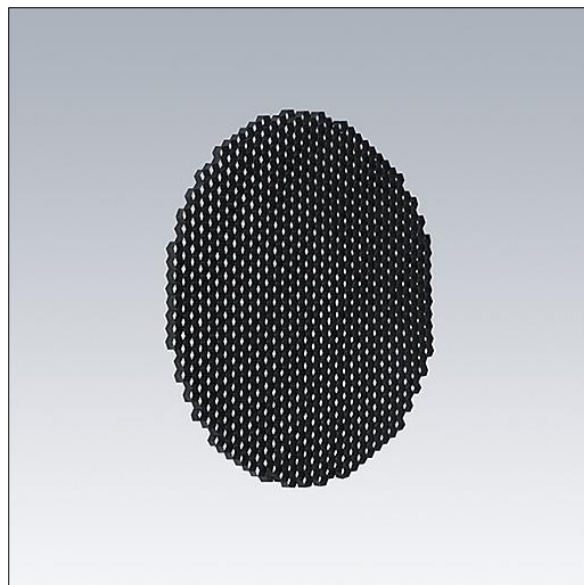

Graffiti

96108656 GRAFFITI HONEYCOMB LOUVRE BK

THORN

Graffiti

Honeycomb mesh, black, helps to reduce glare and restricts the angle of view into the LED module to a minimum.

Weight: 0.03 kg

TLG_GRAF_F_LV.jpg