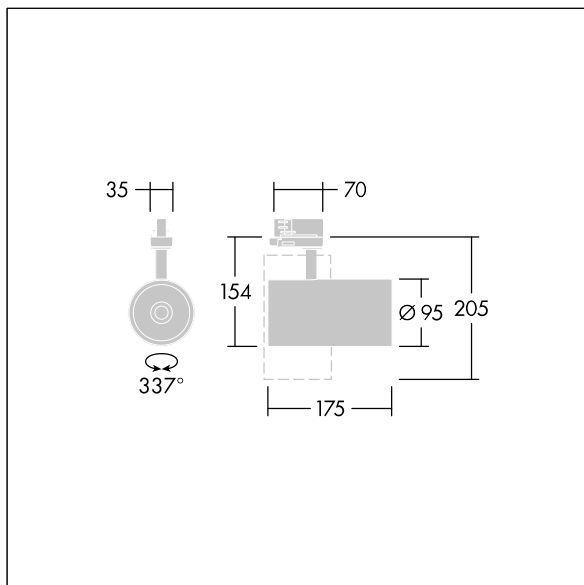

TLG_GRAF_M_3GU.wmf

This product contains a light source of energy efficiency class C.