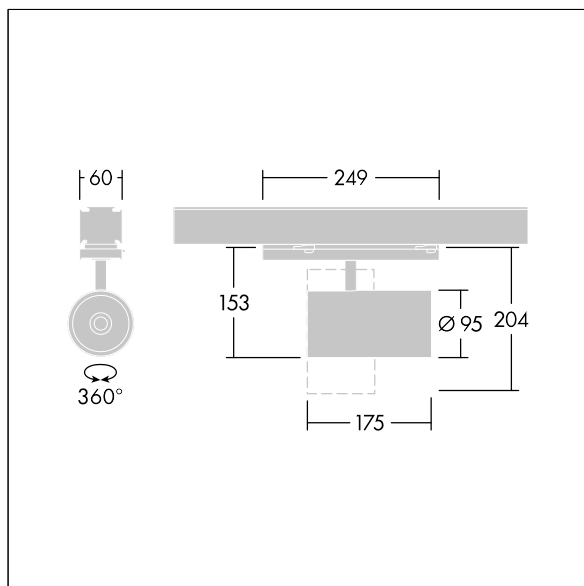

TLG_GRAF_M_CONTUS.wmf

This product contains a light source of energy efficiency class C.