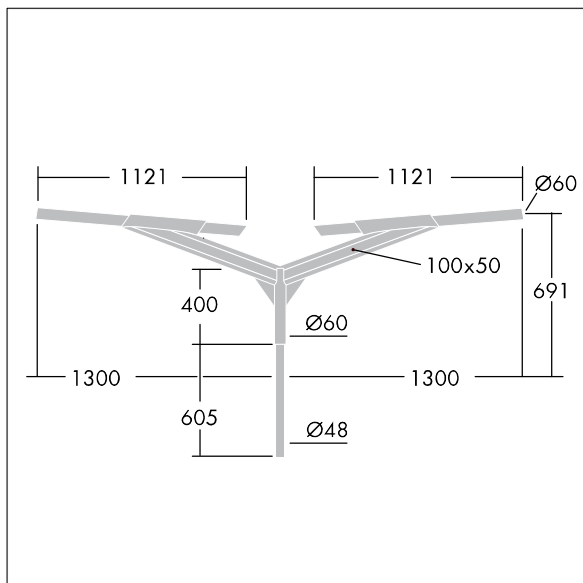

Zoria

99074866 ZORIA BRax2 1.3M MTP D76 R9006

THORN

Zoria

Twin aluminium Zoria post top bracket for Ø76mm columns. 1300mm outreach. Finished in RAL9006, other RAL colours available on request.

EN40 - CE marked

Dimensions : 2600 x 691 mm

Weight: 36 kg

TLG_ZORA_F_ORCL1.jpg

TLG_ZORA_M_TWNLD1.wmf

All values marked with an * are rated values. Unless stated otherwise, the values apply to an ambient temperature of 25°C.