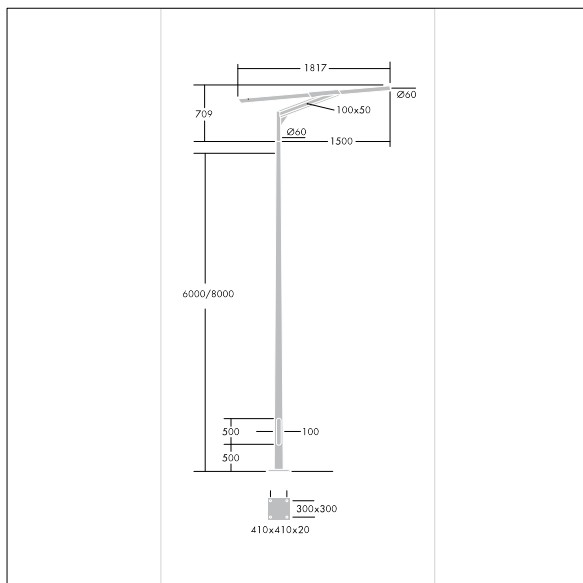

Zoria

99074870 ZORIA BRax1 1.5M MTP D76 R9006

THORN

Zoria

Single aluminium Zoria post top bracket for Ø76mm columns. 1500mm outreach. Finished in RAL9006, other RAL colours available on request.

EN40 - CE marked

Dimensions : 1817 x 709 mm
Weight: 20 kg

TLG_ZORA_F_ORCL1.jpg

TLG_ZORA_M_SGLD1.wmf

All values marked with an * are rated values. Unless stated otherwise, the values apply to an ambient temperature of 25°C.