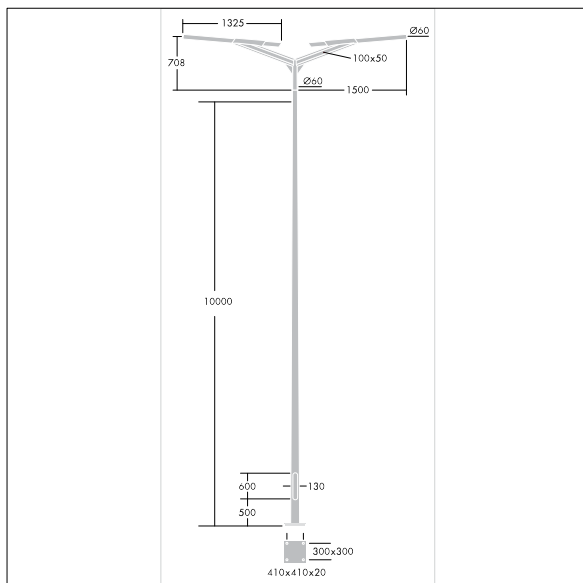

Zoria

99074871 ZORIA BRax2 1.5M MTP D76 R9006

THORN

Zoria

Twin aluminium Zoria post top bracket for Ø76mm columns. 1500mm outreach. Finished in RAL9006, other RAL colours available on request.

EN40 - CE marked

Dimensions : 3000 x 708 mm

Weight: 20 kg

TLG_ZORA_F_ORCL1.jpg

TLG_ZORA_M_TWLD1.wmf

All values marked with an * are rated values. Unless stated otherwise, the values apply to an ambient temperature of 25°C.