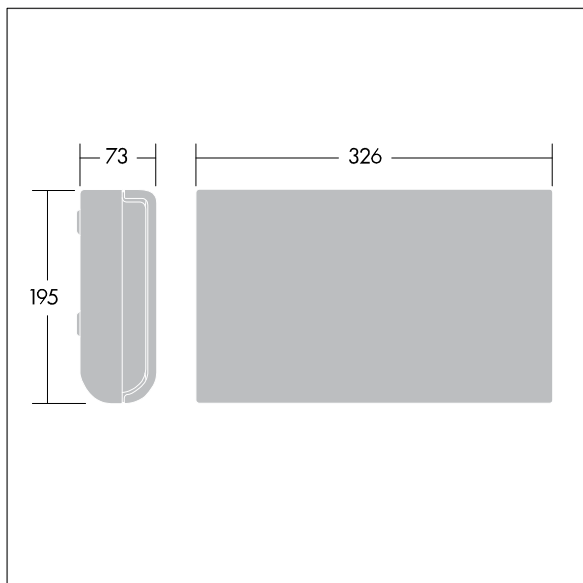

## Versatile exit sign with low-maintenance LED option

A self-contained, maintained emergency exit sign for 1 x 1W Light Source: LED strip giving 3 hours manual test emergency operation. IP40, Class I electrical. Body in polycarbonate, finished white. Diffuser in polycarbonate. Can be wall mounted with 20mm conduit or rear back box entry. Legend panels required to be ordered separately in either ISO or EU formats. Complete with LED strip

Dimensions: 327 x 65 x 197 mm

Luminaire input power: 4 W

Weight: 1.4 kg

TLG\_VSIG\_F\_WALL.jpg

TLG\_VYSG\_M\_LD1.wmf

All values marked with an \* are rated values. Thorn uses tried and tested components from leading suppliers, however there may be isolated instances of technology-related failures of individual LEDs during the rated product lifetime. International standards set the tolerance in initial flux and connected load at  $\pm 10\%$ . Unless stated otherwise, the values apply to an ambient temperature of 25°C.