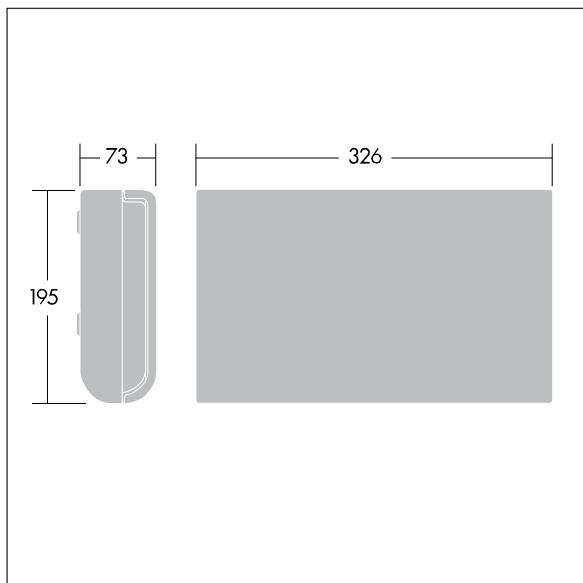

### Versatile exit sign with low-maintenance LED option

A self-contained, maintained emergency exit sign for 1 x 1W Light Source: LED strip giving 3 hours manual test emergency operation. IP40, Class I electrical. Body in polycarbonate, finished metallic silver. Diffuser in polycarbonate. Can be wall mounted with 20mm conduit or rear back box entry. Legend panels required to be ordered separately in either ISO or EU formats. Complete with LED strip

Dimensions: 327 x 65 x 197 mm

Luminaire input power: 4 W

Weight: 1.4 kg

TLG\_VSIG\_F\_WALL.jpg

TLG\_VYSG\_M\_LD1.wmf

All values marked with an \* are rated values. Thorn uses tried and tested components from leading suppliers, however there may be isolated instances of technology-related failures of individual LEDs during the rated product lifetime. International standards set the tolerance in initial flux and connected load at  $\pm 10\%$ . Unless stated otherwise, the values apply to an ambient temperature of 25°C.