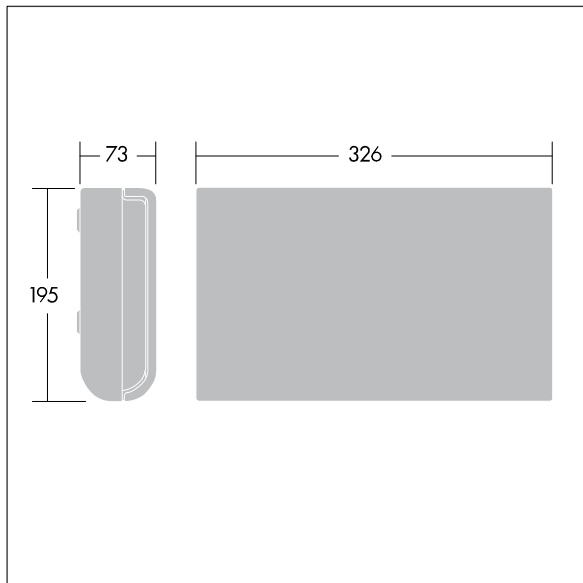

## Versatile exit sign with low-maintenance LED option

A self-contained, maintained emergency exit sign for 1 x 1W Light Source: LED strip giving 3 hour SelfTest or Addressable Test if connected to Explorer Project/Vision, emergency operation. IP40, Class I electrical. Body in polycarbonate, finished white. Diffuser in polycarbonate. Can be wall mounted with 20mm conduit or rear back box entry. Legend panels required to be ordered separately in either ISO or EU formats. Complete with LED strip

Dimensions: 327 x 65 x 197 mm

Luminaire input power: 4 W

Weight: 1.4 kg

TLG\_VSIG\_F\_WALL.jpg

TLG\_VYSG\_M\_LD1.wmf

All values marked with an \* are rated values. Thorn uses tried and tested components from leading suppliers, however there may be isolated instances of technology-related failures of individual LEDs during the rated product lifetime. International standards set the tolerance in initial flux and connected load at  $\pm 10\%$ . Unless stated otherwise, the values apply to an ambient temperature of 25°C.