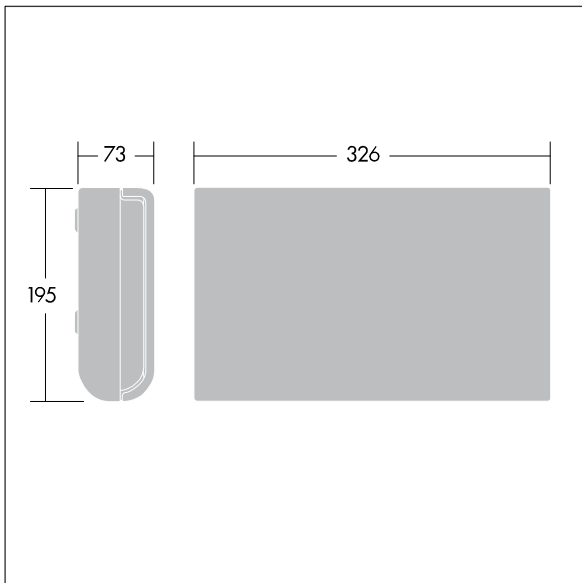

TLG_VYSG_M_LD1.wmf