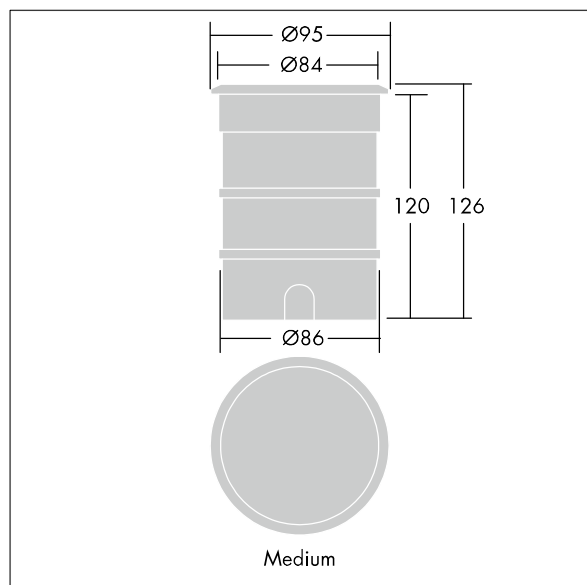

D-CO Recessed

96257237 D-CO R LED MEDIUM 1L35 830 FR

THORN

D-CO Recessed

A medium size, ground recessed luminaire with 1 x 1.2W warm white LED for indoor or outdoor applications. Body in plastic with aluminium recessed housing. Front glass, toughened with frosted finish, stainless steel frame. Static load bearing 500kg. Complete with 5m cable.

Dimensions: Ø95 x 126 mm

Luminaire input power: 2.7 W

Weight: 0.7 kg

TLG_DCOL_F_LEDMEDFRANGL.jpg

TLG_DCOL_M_ODMED.wmf

All values marked with an * are rated values. Thorn uses tried and tested components from leading suppliers, however there may be isolated instances of technology-related failures of individual LEDs during the rated product lifetime. International standards set the tolerance in initial flux and connected load at $\pm 10\%$. Unless stated otherwise, the values apply to an ambient temperature of 25°C.