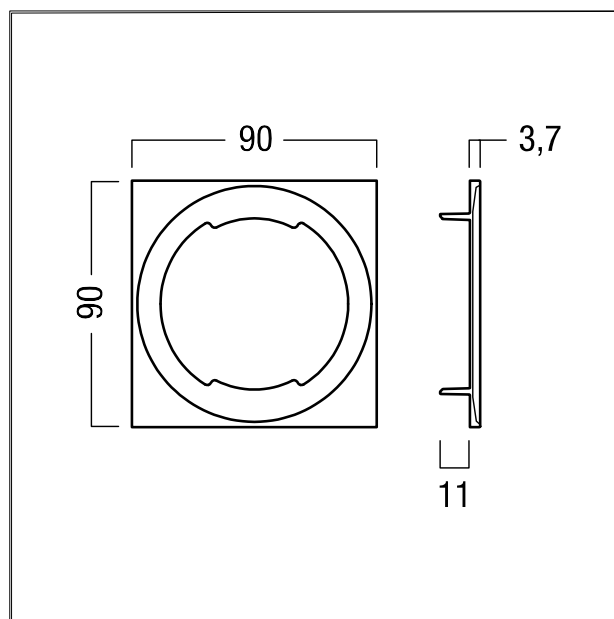

ZS_ONL_M_RESC_ED_Q90.wmf