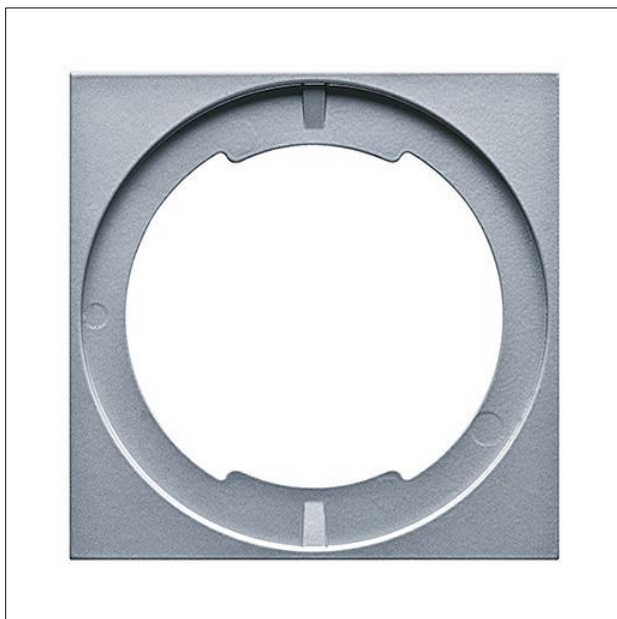

Trim

Trim for fitting on RESCLITE and VOYAGER Star recessed luminaires; in combination with the RESCLITE PRO wall-recessed variant (MRWR) also suitable for installing in the square wall cutout of RESCLITE C recessed wall luminaires; diecast aluminium;
Dimensions: 90 x 90 x 4 mm; silver