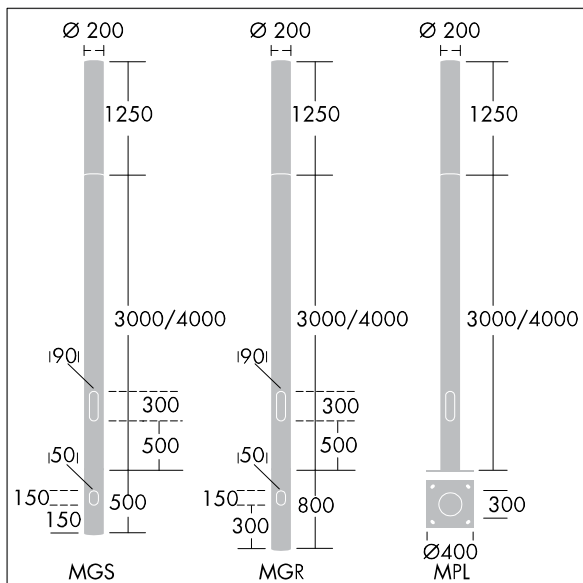

## Alumet Stage II

96259919 ALUMET COL 3M MPL AL FAI GRY NG

### Alumet Stage II

Extruded aluminium column for Alumet Stage II luminaire. flange plate mounted. powder coated silver grey (close to RAL 9006) textured (close to RAL 9006). Equipped with drilled door with inner grid to reduce condensation inside the pole.

Ø200 x 3000 mm  
 Flange: 400 x 400mm, fixing centres: 300 x 300mm, bolts 18 x 400mm (supplied)  
 Weight: 35 kg

TLG\_ALUM\_F\_P1.jpg

TLG\_ALUM\_M\_2LD1.wmf