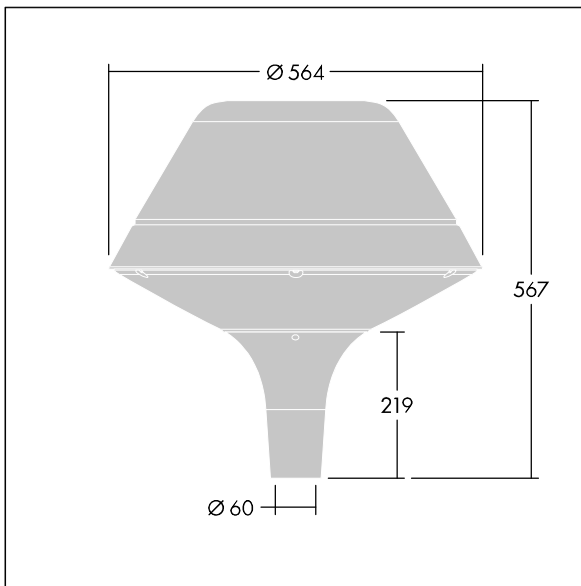

Plurio

96260708 PLD O 18L35-740 R/S BS 3550 T60 CL1 GY

THORN

Plurio

Plurio Direct: A decorative post-top LED lantern with radially symmetric distribution. LED driver with 18 LEDs driven at 350mA. Class I electrical, IP66, IK08. Base: cast aluminium, powder coated silver-grey. Canopy: original shape, aluminium, textured silver-grey. Diffuser: UV stabilised, clear polycarbonate with anti-glare prisms. Direct, lens based optic with internal reflector. Equipped with 50% power reduction circuit, effective 3 hours before and 5 hours after a calculated midnight. It can be deactivated at installation with an easily accessible internal switch. Complete with 4000K LED. Post top mounting to Ø60mm column.

Upward lighting emissions below 1%.

Dimensions: Ø564 x 567 mm
Luminaire input power: 21 W
Luminaire luminous flux: 2577 lm
Luminaire efficacy: 123 lm/W
Weight: 9.5 kg
Scx: 0.199 m²

TLG_PLRL_F_DOC_GY.jpg