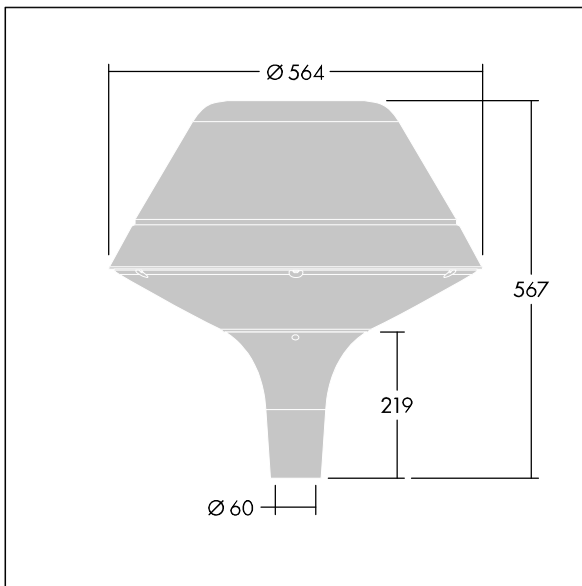

Plurio

96260708 PLD O 18L35-740 R/S BS 3550 T60 CL1 GY

THORN

Plurio

Plurio Direct: A decorative post-top LED lantern with radially symmetric distribution. LED driver with 18 LEDs driven at 350mA. Class I electrical, IP66, IK08. Base: cast aluminium, powder coated silver-grey. Canopy: original shape, aluminium, textured silver-grey. Diffuser: UV stabilised, clear polycarbonate with anti-glare prisms. Direct, lens based optic with internal reflector. Equipped with 50% power reduction circuit, effective 3 hours before and 5 hours after a calculated midnight. It can be deactivated at installation with an easily accessible internal switch. Complete with 4000K LED. Post top mounting to Ø60mm column.

Upward lighting emissions below 1%.

Dimensions: Ø564 x 567 mm
Luminaire input power: 21 W
Luminaire luminous flux: 2577 lm
Luminaire efficacy: 123 lm/W
Weight: 9.5 kg
Scx: 0.199 m²

TLG_PLRL_F_DOC_GY.jpg