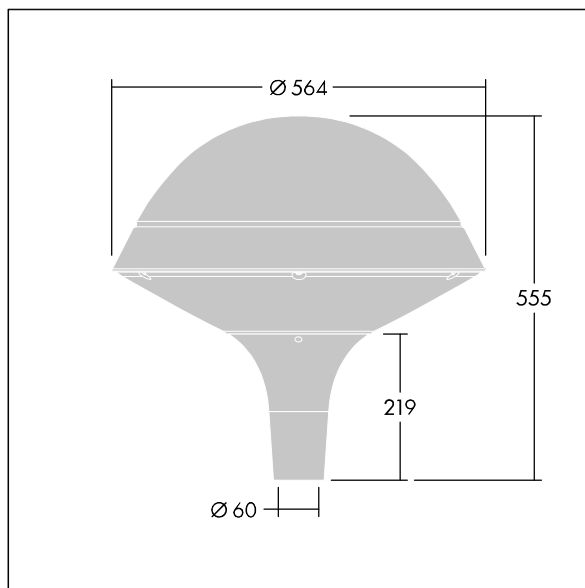

Plurio

96260700 PLD R 18L70-740 R/S BS 3550 T60 CL2 GY

THORN

Plurio

Plurio Direct: A decorative post-top LED lantern with radially symmetric distribution. LED driver with 18 LEDs driven at 700mA. Class II electrical, IP66, IK08. Base: cast aluminium, powder coated silver-grey. Canopy: round shape, aluminium, textured silver-grey. Diffuser: UV stabilised, clear polycarbonate with anti-glare prisms. Direct, lens based optic with internal reflector. Equipped with 50% power reduction circuit, effective 3 hours before and 5 hours after a calculated midnight. It can be deactivated at installation with an easily accessible internal switch. Complete with 4000K LED. Post top mounting to Ø60mm column.

Upward lighting emissions below 1%.

Dimensions: Ø564 x 555 mm
Luminaire input power: 39 W
Luminaire luminous flux: 4724 lm
Luminaire efficacy: 121 lm/W
Weight: 9.5 kg
Scx: 0.191 m²

TLG_PLRL_F_DRC_GY.jpg