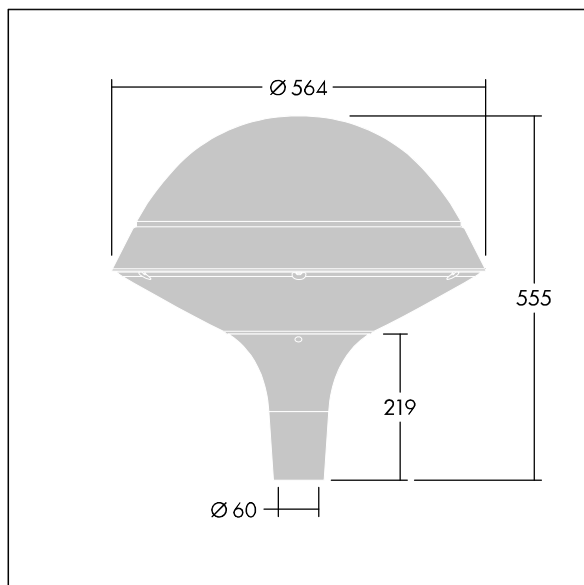

Plurio

96260700 PLD R 18L70-740 R/S BS 3550 T60 CL2 GY

THORN

Plurio

Plurio Direct: A decorative post-top LED lantern with radially symmetric distribution. LED driver with 18 LEDs driven at 700mA. Class II electrical, IP66, IK08. Base: cast aluminium, powder coated silver-grey. Canopy: round shape, aluminium, textured silver-grey. Diffuser: UV stabilised, clear polycarbonate with anti-glare prisms. Direct, lens based optic with internal reflector. Equipped with 50% power reduction circuit, effective 3 hours before and 5 hours after a calculated midnight. It can be deactivated at installation with an easily accessible internal switch. Complete with 4000K LED. Post top mounting to Ø60mm column.

Upward lighting emissions below 1%.

Dimensions: Ø564 x 555 mm
Luminaire input power: 39 W
Luminaire luminous flux: 4724 lm
Luminaire efficacy: 121 lm/W
Weight: 9.5 kg
Scx: 0.191 m²

TLG_PLRL_F_DRC_GY.jpg