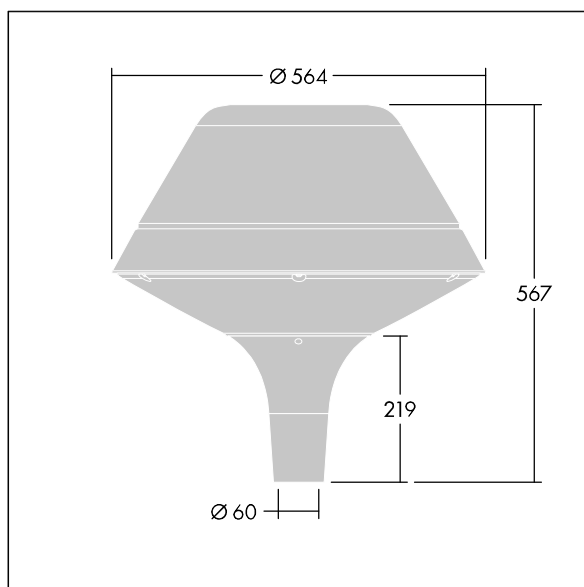

Plurio

THORN

96260678 PLD O 18L70-740 R/S BS 3550 T60 CL2 GY

Plurio

Plurio Direct: A decorative post-top LED lantern with radially symmetric distribution. LED driver with 18 LEDs driven at 700mA. Class II electrical, IP66, IK08. Base: cast aluminium, powder coated silver-grey. Canopy: original shape, aluminium, textured silver-grey. Diffuser: UV stabilised, clear polycarbonate with anti-glare prisms. Direct, lens based optic with internal reflector. Equipped with 50% power reduction circuit, effective 3 hours before and 5 hours after a calculated midnight. It can be deactivated at installation with an easily accessible internal switch. Complete with 4000K LED. Post top mounting to Ø60mm column.

Upward lighting emissions below 1%.

Dimensions: Ø564 x 567 mm
Luminaire input power: 39 W
Luminaire luminous flux: 4724 lm
Luminaire efficacy: 121 lm/W
Weight: 9.5 kg
Scx: 0.199 m²

TLG_PLRL_F_DOC_GY.jpg