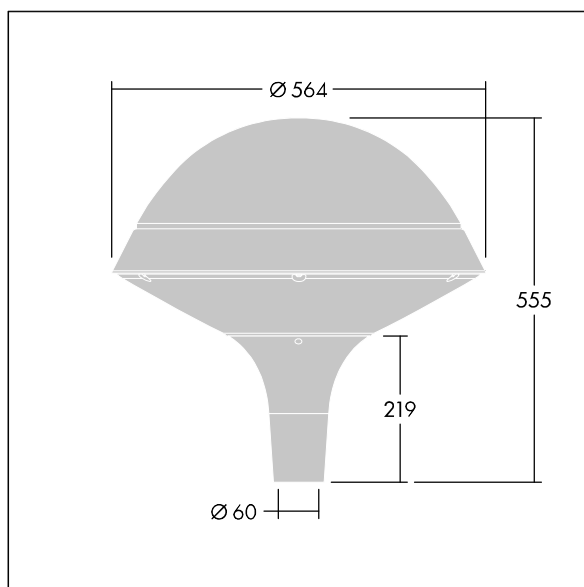

Plurio

96260690 PLD R 18L70-740 R/S BS 3550 T60 CL1 GY

THORN

Plurio

Plurio Direct: A decorative post-top LED lantern with radially symmetric distribution. LED driver with 18 LEDs driven at 700mA. Class I electrical, IP66, IK08. Base: cast aluminium, powder coated silver-grey. Canopy: round shape, aluminium, textured silver-grey. Diffuser: UV stabilised, clear polycarbonate with anti-glare prisms. Direct, lens based optic with internal reflector. Equipped with 50% power reduction circuit, effective 3 hours before and 5 hours after a calculated midnight. It can be deactivated at installation with an easily accessible internal switch. Complete with 4000K LED. Post top mounting to Ø60mm column.

Upward lighting emissions below 1%.

Dimensions: Ø564 x 555 mm
Luminaire input power: 39 W
Luminaire luminous flux: 4724 lm
Luminaire efficacy: 121 lm/W
Weight: 9.5 kg
Scx: 0.191 m²

TLG_PLRL_F_DRC_GY.jpg