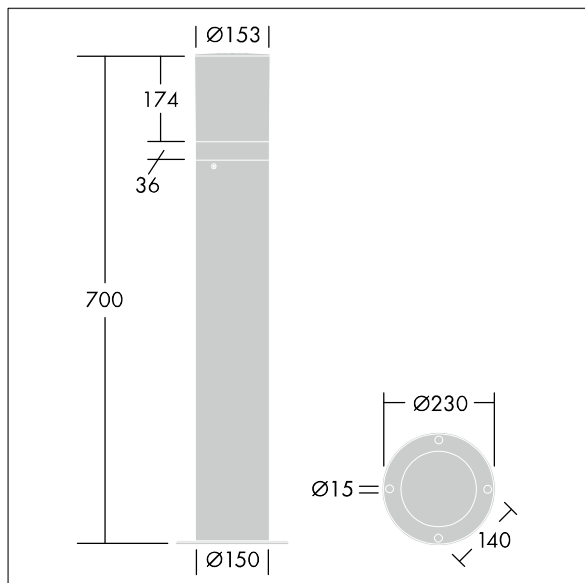

D-CO Bollard

96262146 D-CO LED BOLLARD 700 30L50 840 CL1

D-CO Bollard

A timeless LED bollard. Electronic, fixed output control gear. Class I electrical, IP65. Top and body: aluminium powder coated grey 900. Diffuser: semi-opal anti-UV polycarbonate. Suitable for flange mounting or with root spike (available separately). Complete with 4000K LED

Dimensions: Ø150 x 700 mm
 Luminaire input power: 14 W
 Weight: 4.15 kg

TLG_DCOL_F_LEDBOLLARDLIT.jpg

TLG_DCOB_M_BOLN.wmf

This product contains a light source of energy efficiency class F.

D-CO Bollard

96262146 D-CO LED BOLLARD 700 30L50 840 CL1