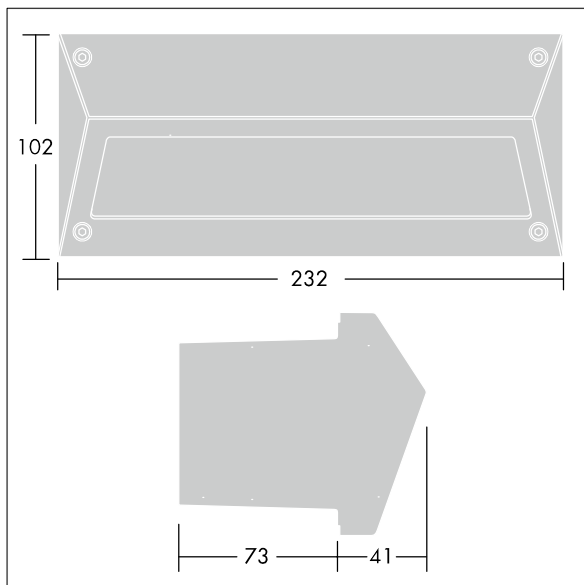

Linn

96262134 LINN RCT VISOR FRAME

THORN

Linn

Visor frame for rectangular Linn luminaire.

TLG_LINN_F_RCTVISPDB.jpg

TLG_LINN_M_LDRCTEXVS.wmf

All values marked with an * are rated values. Unless stated otherwise, the values apply to an ambient temperature of 25°C.