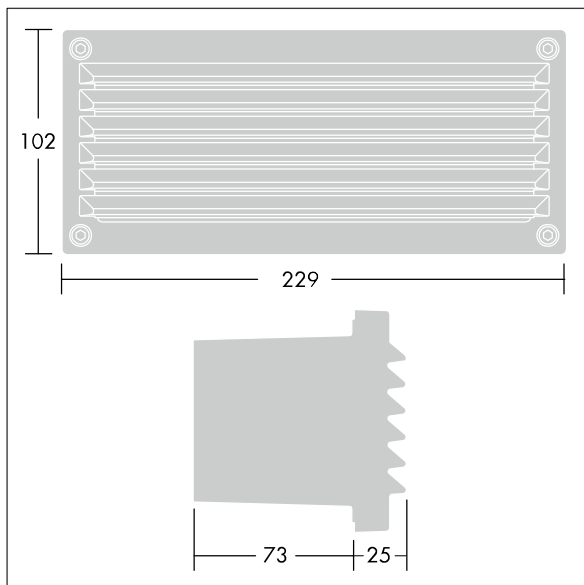

## 96262136 LINN RCT GRID FRAME

THORN

### Linn

Grid frame for rectangular Linn luminaire.

TLG\_LINN\_F\_RCTGRID.jpg

TLG\_LINN\_M\_LDRCTGRID.wmf

All values marked with an \* are rated values. Unless stated otherwise, the values apply to an ambient temperature of 25°C.