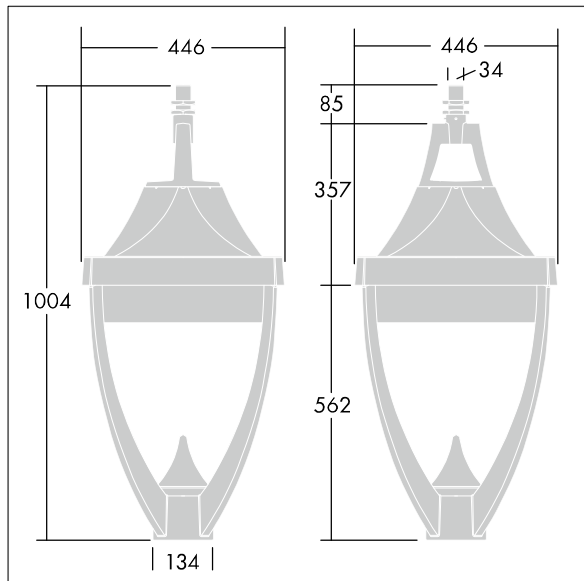

Legend

96262557 LEGEND 36L50 RC 730 CL1 MSU 34G

Legend

A modern heritage suspended LED lantern with closed optic. Electronic, Class I electrical, IP65, IK08. Body: die-cast aluminium powder coated grey 900 textured finish (close to RAL 7043). Enclosure: flat toughened glass. Surge protection: 10kV single pulse common mode and 8kV multipulse common mode and 6kV multipulse differential mode. If permanent DALI system is connected, 6kV multipulse common and differential mode. Complete with 3000K LED.

Dimensions: 446 x 446 x 1004 mm

Luminaire input power: 55 W

Weight: 16.5 kg

Scx: 0.14 m²

TLG_LGND_F_LEDPDBLIT.jpg

TLG_LGND_M_MSU.wmf

This product contains a light source of energy efficiency class D.