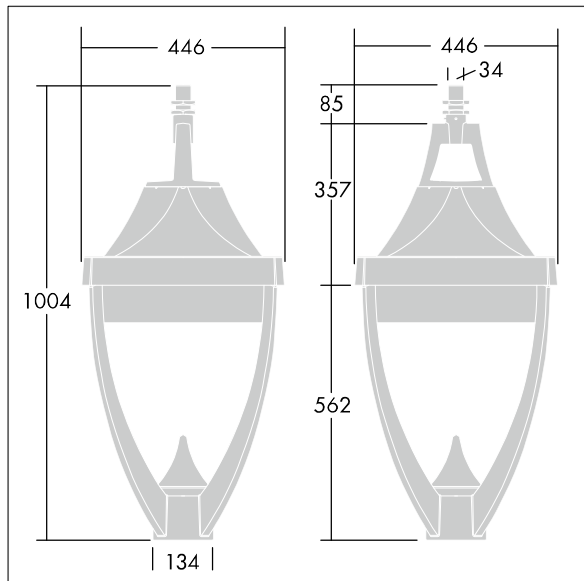

Legend

96262557 LEGEND 36L50 RC 730 CL1 MSU 34G

Legend

A modern heritage suspended LED lantern with closed optic. Electronic, Class I electrical, IP65, IK08. Body: die-cast aluminium powder coated grey 900 textured finish (close to RAL 7043). Enclosure: flat toughened glass. Surge protection: 10kV single pulse common mode and 8kV multipulse common mode and 6kV multipulse differential mode. If permanent DALI system is connected, 6kV multipulse common and differential mode. Complete with 3000K LED.

Dimensions: 446 x 446 x 1004 mm

Luminaire input power: 55 W

Weight: 16.5 kg

Scx: 0.14 m²

TLG_LGND_F_LEDPDBLIT.jpg

TLG_LGND_M_MSU.wmf

This product contains a light source of energy efficiency class D.

Legend