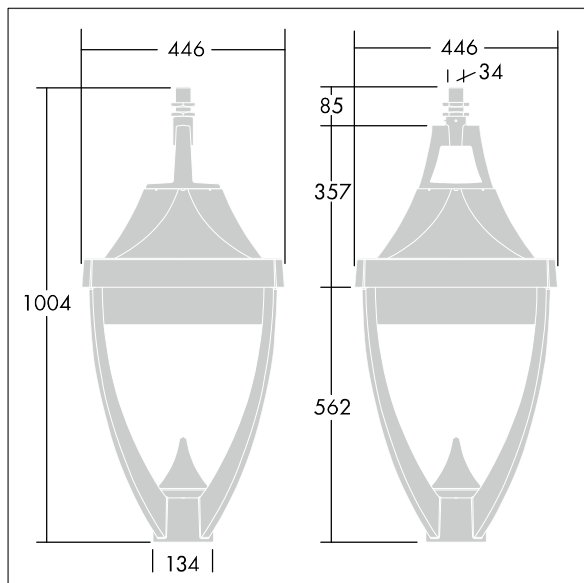

Legend

96262558 LEGEND 36L50 RC 740 BP CL1 MSU 34G

Legend

A modern heritage suspended LED lantern with closed optic. Electronic, Class I electrical, IP65, IK08. Body: die-cast aluminium powder coated grey 900 textured finish (close to RAL 7043). Enclosure: flat toughened glass. Surge protection: 10kV single pulse common mode and 8kV multipulse common mode and 6kV multipulse differential mode. If permanent DALI system is connected, 6kV multipulse common and differential mode. Complete with 4000K LED.

Dimensions: 446 x 446 x 1004 mm

Luminaire input power: 55 W

Weight: 16.5 kg

Scx: 0.14 m²

TLG_LGND_F_LEDPDBLIT.jpg

TLG_LGND_M_MSU.wmf

This product contains a light source of energy efficiency class D.