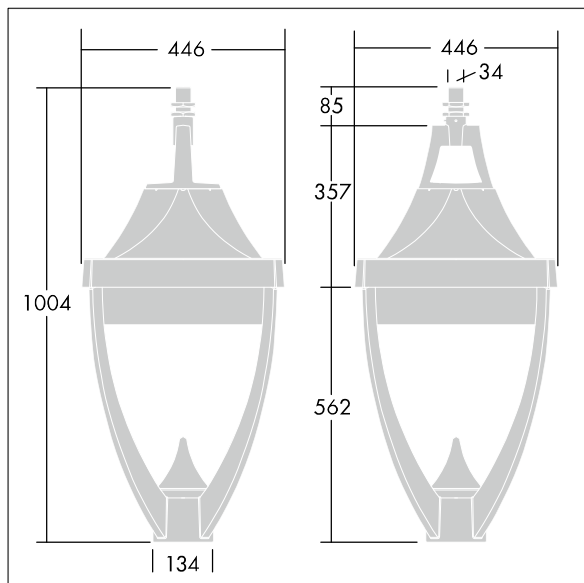

Legend

96262558 LEGEND 36L50 RC 740 BP CL1 MSU 34G

Legend

A modern heritage suspended LED lantern with closed optic. Electronic, Class I electrical, IP65, IK08. Body: die-cast aluminium powder coated grey 900 textured finish (close to RAL 7043). Enclosure: flat toughened glass. Surge protection: 10kV single pulse common mode and 8kV multipulse common mode and 6kV multipulse differential mode. If permanent DALI system is connected, 6kV multipulse common and differential mode. Complete with 4000K LED.

Dimensions: 446 x 446 x 1004 mm

Luminaire input power: 55 W

Weight: 16.5 kg

Scx: 0.14 m²

TLG_LGND_F_LEDPDBLIT.jpg

TLG_LGND_M_MSU.wmf

This product contains a light source of energy efficiency class D.

Legend