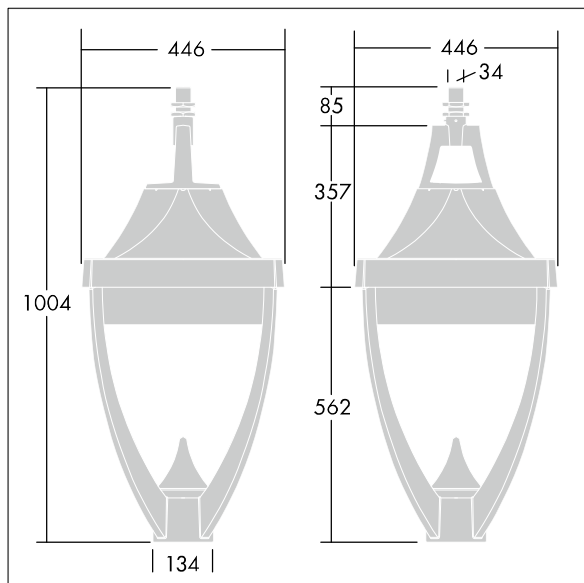

Legend

96262561 LEGEND 36L50 RC 730 BP PM CL1 MSU 34G

Legend

A modern heritage suspended LED lantern with closed optic. Electronic, Class I electrical, IP65, IK08. Body: die-cast aluminium powder coated grey 900 textured finish (close to RAL 7043). Enclosure: flat toughened glass. Equipped with Mini Photocell. Surge protection: 10kV single pulse common mode and 8kV multipulse common mode and 6kV multipulse differential mode. If permanent DALI system is connected, 6kV multipulse common and differential mode. Complete with 3000K LED.

Dimensions: 446 x 446 x 1004 mm

Luminaire input power: 55 W

Weight: 16.5 kg

Scx: 0.14 m²

TLG_LGND_F_LEDPDBLIT.jpg

TLG_LGND_M_MSU.wmf

This product contains a light source of energy efficiency class D.