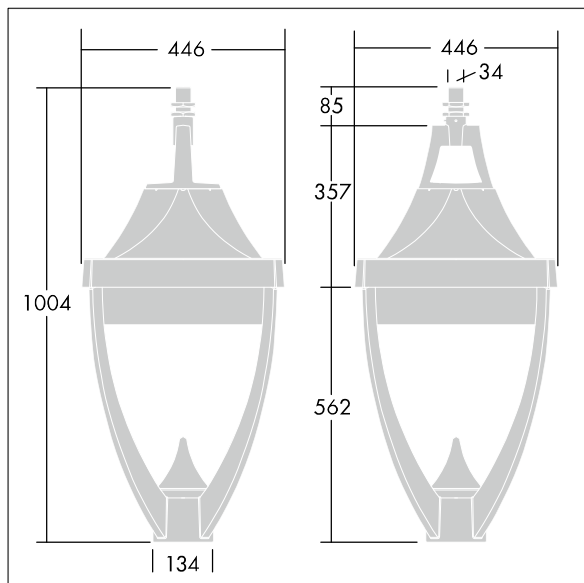

#### Legend

A modern heritage suspended LED lantern with closed optic. Electronic, Class I electrical, IP65, IK08. Body: die-cast aluminium powder coated grey 900 textured finish (close to RAL 7043). Enclosure: flat toughened glass. Equipped with Mini Photocell. Surge protection: 10kV single pulse common mode and 8kV multipulse common mode and 6kV multipulse differential mode. If permanent DALI system is connected, 6kV multipulse common and differential mode. Complete with 3000K LED.

Dimensions: 446 x 446 x 1004 mm

Luminaire input power: 55 W

Weight: 16.5 kg

Scx: 0.14 m<sup>2</sup>

TLG\_LGND\_F\_LEDPDBLIT.jpg

TLG\_LGND\_M\_MSU.wmf

This product contains a light source of energy efficiency class D.

## Legend

96262561 LEGEND 36L50 RC 730 BP PM CL1 MSU 34G