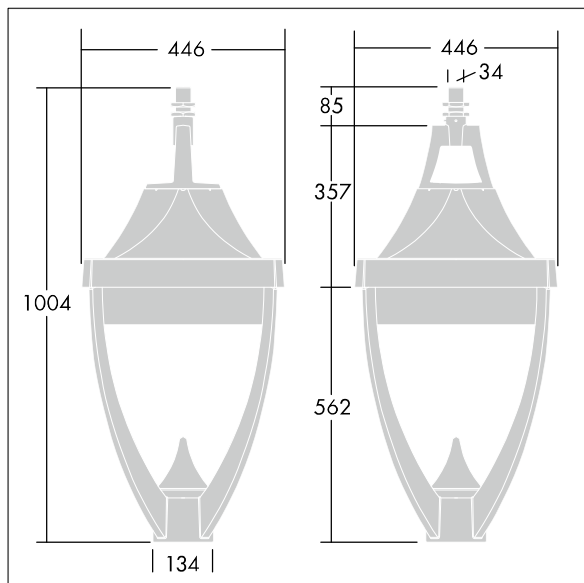

Legend

96262562 LEGEND 36L70 RC 740 CL1 MSU 34G

Legend

A modern heritage suspended LED lantern with closed optic. Electronic, Class I electrical, IP65, IK08. Body: die-cast aluminium powder coated grey 900 textured finish (close to RAL 7043). Enclosure: flat toughened glass. Surge protection: 10kV single pulse common mode and 8kV multipulse common mode and 6kV multipulse differential mode. If permanent DALI system is connected, 6kV multipulse common and differential mode. Complete with 4000K LED.

Dimensions: 446 x 446 x 1004 mm

Luminaire input power: 77 W

Weight: 16.5 kg

Scx: 0.14 m²

TLG_LGND_F_LEDPDBLIT.jpg

TLG_LGND_M_MSU.wmf

This product contains a light source of energy efficiency class D.