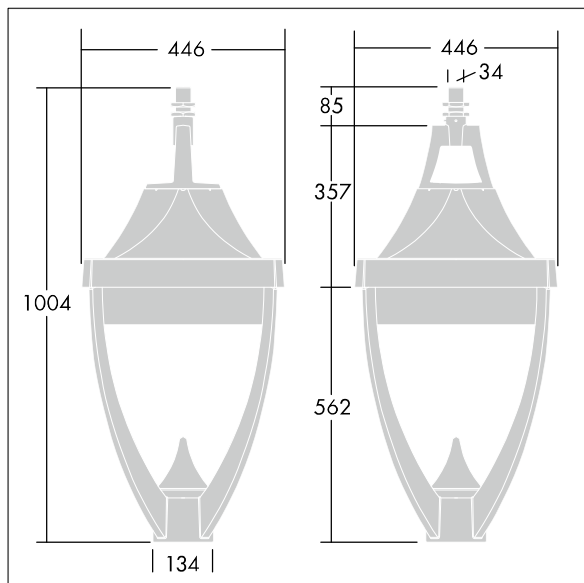

Legend

96262563 LEGEND 36L70 RC 730 CL1 MSU 34G

Legend

A modern heritage suspended LED lantern with closed optic. Electronic, Class I electrical, IP65, IK08. Body: die-cast aluminium powder coated grey 900 textured finish (close to RAL 7043). Enclosure: flat toughened glass. Surge protection: 10kV single pulse common mode and 8kV multipulse common mode and 6kV multipulse differential mode. If permanent DALI system is connected, 6kV multipulse common and differential mode. Complete with 3000K LED.

Dimensions: 446 x 446 x 1004 mm

Luminaire input power: 77 W

Weight: 16.5 kg

Scx: 0.14 m²

TLG_LGND_F_LEDPDBLIT.jpg

TLG_LGND_M_MSU.wmf

This product contains a light source of energy efficiency class D.