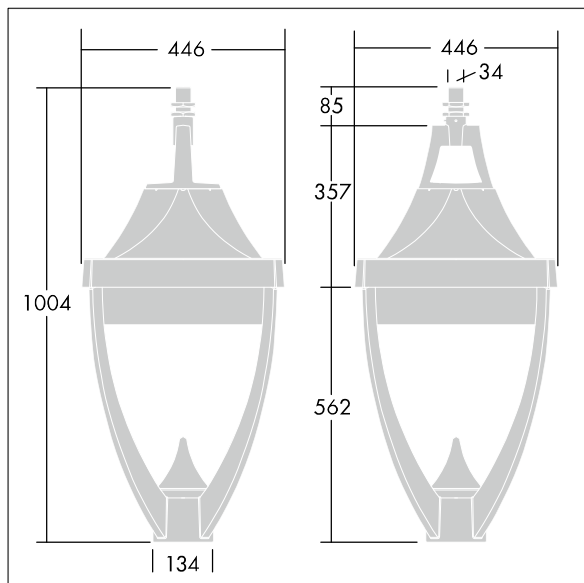

### Legend

A modern heritage suspended LED lantern with closed optic. Electronic, Class I electrical, IP65, IK08. Body: die-cast aluminium powder coated grey 900 textured finish (close to RAL 7043). Enclosure: flat toughened glass. Surge protection: 10kV single pulse common mode and 8kV multipulse common mode and 6kV multipulse differential mode. If permanent DALI system is connected, 6kV multipulse common and differential mode. Complete with 3000K LED.

Dimensions: 446 x 446 x 1004 mm

Luminaire input power: 77 W

Weight: 16.5 kg

Scx: 0.14 m<sup>2</sup>

TLG\_LGND\_F\_LEDPDBLIT.jpg

TLG\_LGND\_M\_MSU.wmf

This product contains a light source of energy efficiency class D.