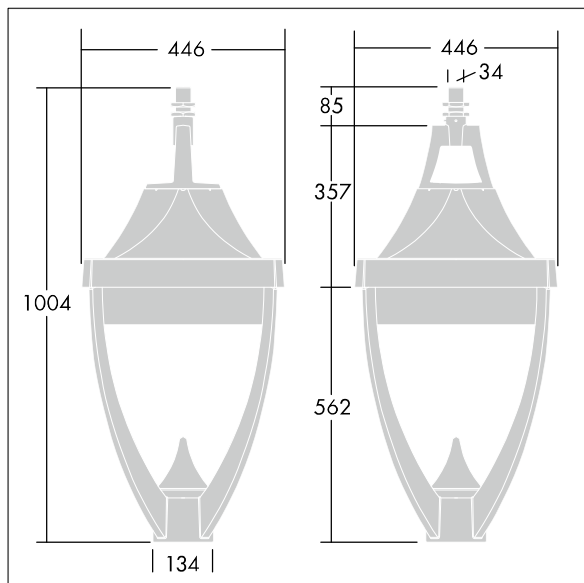

Legend

96262564 LEGEND 36L70 RC 740 BP CL1 MSU 34G

Legend

A modern heritage suspended LED lantern with closed optic. Electronic, Class I electrical, IP65, IK08. Body: die-cast aluminium powder coated grey 900 textured finish (close to RAL 7043). Enclosure: flat toughened glass. Surge protection: 10kV single pulse common mode and 8kV multipulse common mode and 6kV multipulse differential mode. If permanent DALI system is connected, 6kV multipulse common and differential mode. Complete with 4000K LED.

Dimensions: 446 x 446 x 1004 mm

Luminaire input power: 77 W

Weight: 16.5 kg

Scx: 0.14 m²

TLG_LGND_F_LEDPDBLIT.jpg

TLG_LGND_M_MSU.wmf

This product contains a light source of energy efficiency class D.