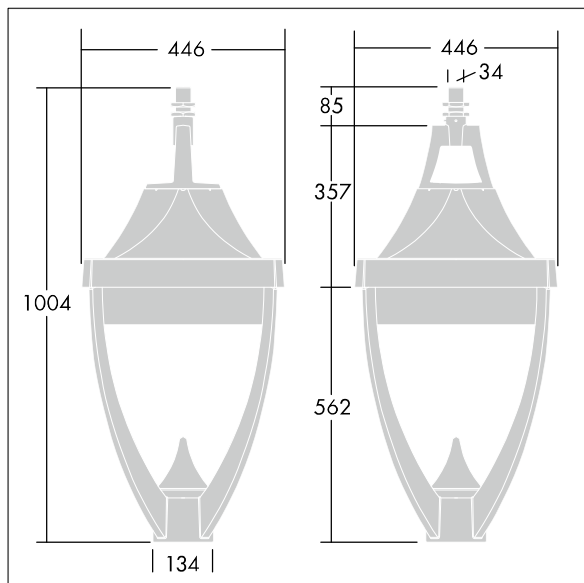

Legend

96262564 LEGEND 36L70 RC 740 BP CL1 MSU 34G

Legend

A modern heritage suspended LED lantern with closed optic. Electronic, Class I electrical, IP65, IK08. Body: die-cast aluminium powder coated grey 900 textured finish (close to RAL 7043). Enclosure: flat toughened glass. Surge protection: 10kV single pulse common mode and 8kV multipulse common mode and 6kV multipulse differential mode. If permanent DALI system is connected, 6kV multipulse common and differential mode. Complete with 4000K LED.

Dimensions: 446 x 446 x 1004 mm

Luminaire input power: 77 W

Weight: 16.5 kg

Scx: 0.14 m²

TLG_LGND_F_LEDPDBLIT.jpg

TLG_LGND_M_MSU.wmf

This product contains a light source of energy efficiency class D.

Legend