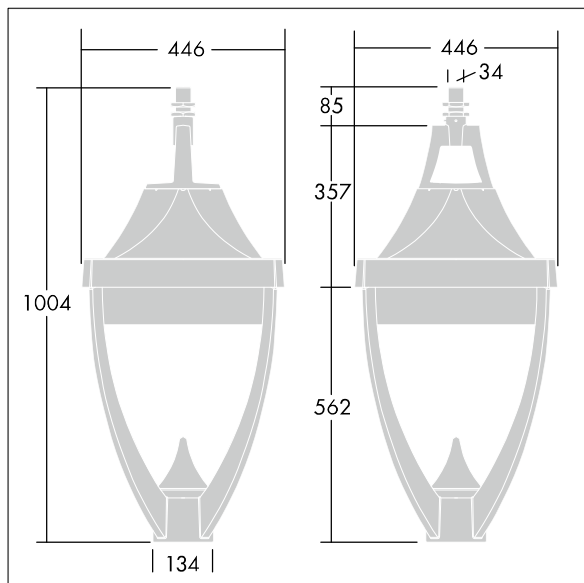

## Legend

**96262566 LEGEND 36L70 RC 740 BP PM CL1 MSU 34G**

### Legend

A modern heritage suspended LED lantern with closed optic. Electronic, Class I electrical, IP65, IK08. Body: die-cast aluminium powder coated grey 900 textured finish (close to RAL 7043). Enclosure: flat toughened glass. Equipped with Mini Photocell. Surge protection: 10kV single pulse common mode and 8kV multipulse common mode and 6kV multipulse differential mode. If permanent DALI system is connected, 6kV multipulse common and differential mode. Complete with 4000K LED.

Dimensions: 446 x 446 x 1004 mm

Luminaire input power: 77 W

Weight: 16.5 kg

Scx: 0.14 m<sup>2</sup>

TLG\_LGND\_F\_LEDPDBLIT.jpg

TLG\_LGND\_M\_MSU.wmf

This product contains a light source of energy efficiency class D.