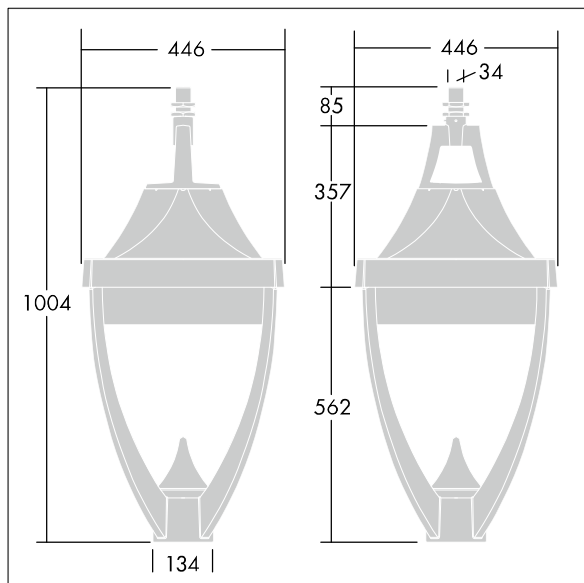

Legend

96262566 LEGEND 36L70 RC 740 BP PM CL1 MSU 34G

Legend

A modern heritage suspended LED lantern with closed optic. Electronic, Class I electrical, IP65, IK08. Body: die-cast aluminium powder coated grey 900 textured finish (close to RAL 7043). Enclosure: flat toughened glass. Equipped with Mini Photocell. Surge protection: 10kV single pulse common mode and 8kV multipulse common mode and 6kV multipulse differential mode. If permanent DALI system is connected, 6kV multipulse common and differential mode. Complete with 4000K LED.

Dimensions: 446 x 446 x 1004 mm

Luminaire input power: 77 W

Weight: 16.5 kg

Scx: 0.14 m²

TLG_LGND_F_LEDPDBLIT.jpg

TLG_LGND_M_MSU.wmf

This product contains a light source of energy efficiency class D.

Legend