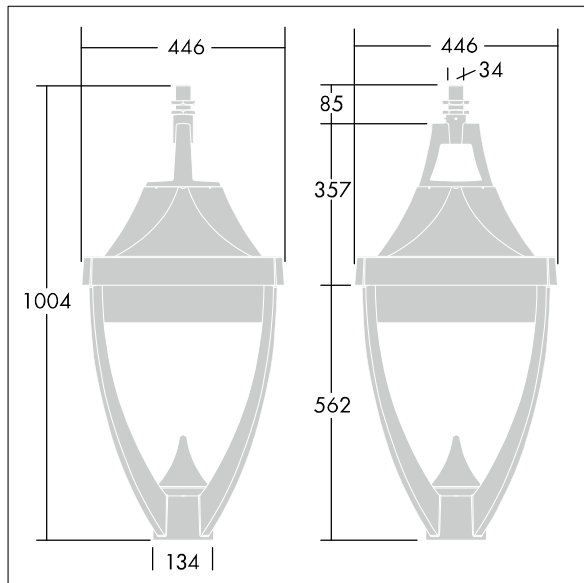

Legend

96262567 LEGEND 36L70 RC 730 BP PM CL1 MSU 34G

Legend

A modern heritage suspended LED lantern with closed optic. Electronic, Class I electrical, IP65, IK08. Body: die-cast aluminium powder coated grey 900 textured finish (close to RAL 7043). Enclosure: flat toughened glass. Equipped with Mini Photocell. Surge protection: 10kV single pulse common mode and 8kV multipulse common mode and 6kV multipulse differential mode. If permanent DALI system is connected, 6kV multipulse common and differential mode. Complete with 3000K LED.

Dimensions: 446 x 446 x 1004 mm

Luminaire input power: 77 W

Weight: 16.5 kg

Scx: 0.14 m²

TLG_LGND_F_LEDPDBLIT.jpg

TLG_LGND_M_MSU.wmf

This product contains a light source of energy efficiency class D.